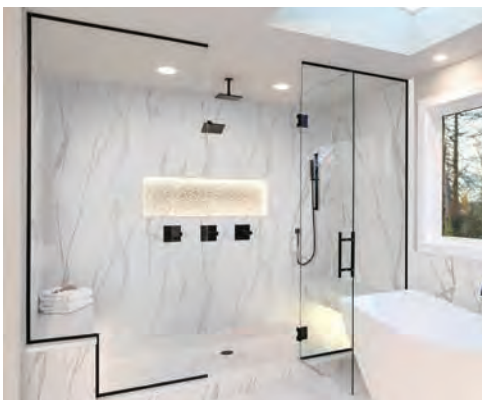

4

5

6

1

The durable **DEKTON GOCCE** Shower Tray Collection is treated with Dekton Grip+ for safety and slip-resistance. The lightweight 28mm-thick tray is sloped for optimal water flow. Available in three colors in 36-in. by 48-in. and 32-in. by 60-in. formats, with cut-to-size models available. cosentino.com

2

Available in smooth or textured surface options and with a variety of drain configurations, **DUPLACH GROUP** shower bases offer zero water absorption, 45 Barcol hardness, antibacterial properties and anti-slip coating. Bases can be cut to size on site. duplach.com

3

From **ACQUABELLA**, the Base Slate Shower Tray is available in 20 sizes for oblong, square and corner installations. The textured surface is offered in 19 colorways, with custom colors optional. In addition to standard traps, extra-flat, vertical and high-flow designs are available. acquabella.com

4

Offered in stone and wood looks, **WETWALL**, a Wilsonart company, introduces new Pro Designs wall panels for use in showers, tub surrounds, accent walls and cladding. The product is grout-free, simplifying installation and maintenance. Greenguard Gold certified. wetwall.com

5

Designed by Marcel Wanders for **DEVON & DEVON**, the Secret Gardens Collection of 47-in. by 94-in. ceramic slabs brings decorative impact to bathroom walls. Coordinating wallpapers, ceramic accessories and a vanity table complete the line. devon-devon.com

6

Fabricated of solid surfacing in a seamless design, shower components from **DURASEIN** include standard- and custom-sized wall panels and shower bases. Stock trims include L-profile, dado, corner cove and beveled configurations, broadening design possibilities. durasein.com