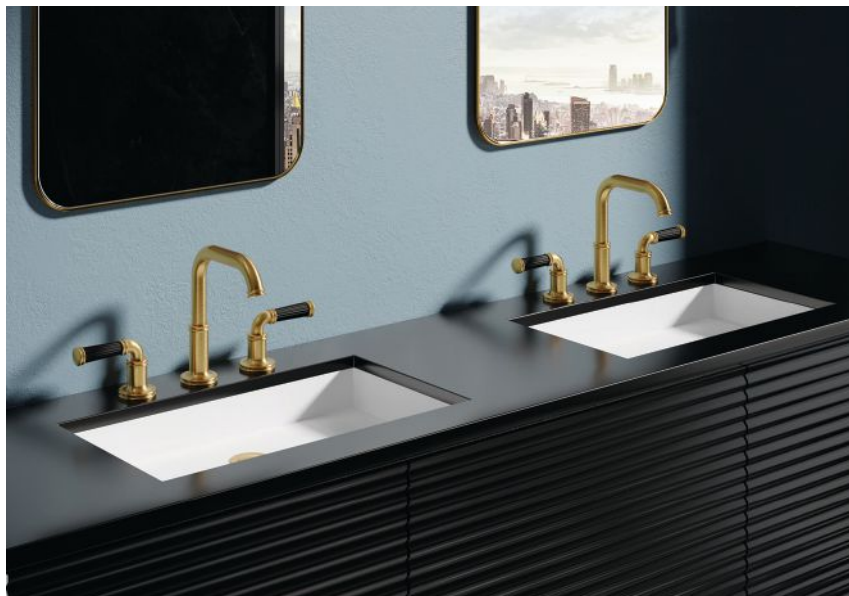

Clean and Sleek

Fixture and faucet manufacturers deliver clean aesthetics in a variety of finishes with strong durability performance

by VINCENT SALANDRO

▲ FRANZ VIEGENER

Franz Viegenger's Classic collection features lavatory faucets with gently squared gooseneck spouts and coordinating lever handles, showcasing a contemporary twist of a traditional silhouette. Ribbed details have been subtly incorporated into the handles of the faucet to provide texture and complexity, according to Franz Viegenger. Classic faucets are available as a widespread or wall-mounted model in a variety of polished, brushed, and satin finishes. franzviegenger.com

◀ CALIFORNIA FAUCETS

California Faucets introduced a new spout option to its Rincon Bay series. The 8 $\frac{3}{8}$ -inch-tall, high-arc spout contrasts the series' original low, aerodynamic spout. The Rincon Bay series is available with options such as softly rounded cross handles and cylinder escutcheons. Spout options for the series include the new high-arc spout and the original angular, low-spout set. The faucets can be enhanced with the selection of more than 28 artisan finishes to match any interior design style. calfaucets.com

▼ KOHLER

Kohler's Tone bathroom faucet collection is crafted from premium metal for durability and resistance to both corrosion and tarnishing as well as designed to deliver a transitional form. With clean lines and a soft teardrop shape, the collection's two-tone finish options help deliver an update on midcentury modern style. The collection consists of five faucet options, shower and bath faucets, including a free-standing bath filler. The collection is available in four finish options and two mixed, two-tone finish options. us.kohler.com/us/