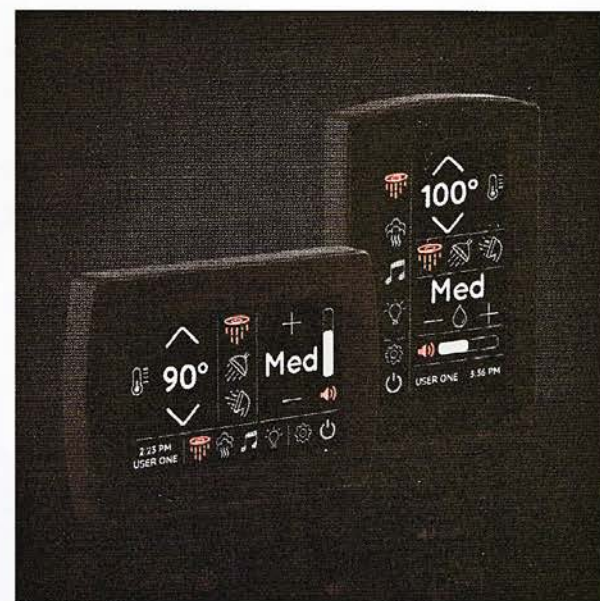

Natural Beauty

Vadara Quartz Surfaces has launched a collection of six new colors. Vadara's newest offerings are a reflection of the timeless beauty and inspiration found in the natural world. The latest color options include the following: Cygnet Drift, Nimbus, Oasis Winds, Ostara Dawn (pictured), Phoenix Sky, and Sterling Light. Vadara's team of designers, fabricators, and engineers collaborate to produce world-class quartz surfaces that seamlessly mimic the beauty of natural stone while also providing immense functionality. Additionally, the non-porous material is easily sanitized, stain and chip-resistant, and virtually maintenance-free—offering end users a higher level of performance than often found with other types of surfaces.

www.vadaraquartz.com

Curated Colors

Adding a “pop of color” is a tried-and-true way to inject the desired hue into a design scheme. And Hardware Renaissance puts a fresh twist on that idea with their solid bronze hardware in artistic patinas. The brand's artistic finishes are unlike anything on the market. They cannot be duplicated by painting or dipping. Instead, they are the works of skilled artisans who use a meticulous multi-step process to create dimensional layers of color, veining and highlights. And their names are as glorious as their shimmering finishes – Cascade Green, Navajo Silver, Red Autumn Leaves, Old Copper and Tuscan Bronze. Introduce curated colors into living spaces color through finishes that are a visual and tactile delight.

www.hardwarerenaissance.com

Shower System