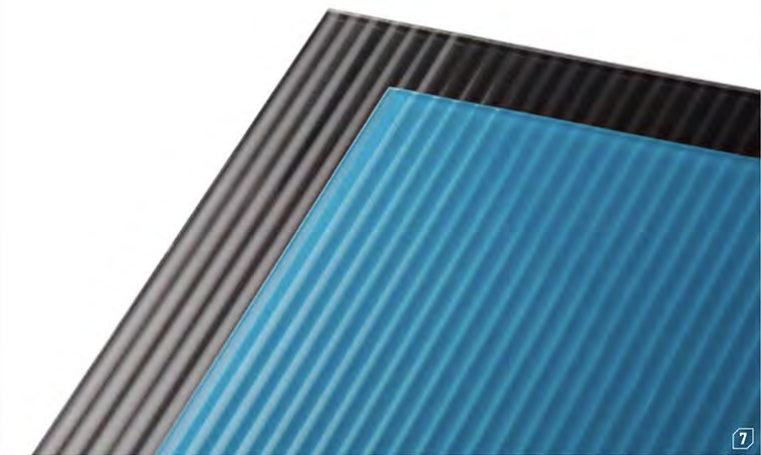

5

7

KITCHENbath

6

statement makers

Bold innovations for today's most forward spaces

1. Glass lockers in ¼-inch-thick back-painted tempered glass in cool mint by Hollman. hollman.com
2. Ghislaine Viñas's Jungle photorealistic porcelain tile commercially rated for high-traffic indoor and outdoor use by Imagine Tile. imaginatile.com
3. Gregory Kay's TruCurve recessed architectural lighting in PureSmart TruColor RGBTW 6000K by Pure Edge. pureedgeighting.com
4. Anagha Dandekar's Artistic Patina collection in solid bronze with hand-applied patinas in Cascade Green, Navajo Silver, Red Autumn Leaves, Old Copper, and Tuscan Bronze by Hardware Renaissance. hardwarerenaissance.com
5. Ice Grey solid surface in alumina trihydrate, acrylic resin, and pigments in Bianca Sabbia, Grigio, and Naturale by Durasein. durasein.com/us
6. Abacus porcelain stoneware bricks in Piombo, Lavanda, Senape, Petrolio, and Carbone by Ergon. emilgroup.com/ergon
7. CastGlass Cadence Levels textured kiln-cast glass with laminated solid-color glass in graphite and flume by Forms+Surfaces. forms-surfaces.com
8. Metals in Motion laser-cut ⅜-inch solid-core aluminum 5052 in Flight by Móz Designs. mozdesigns.com