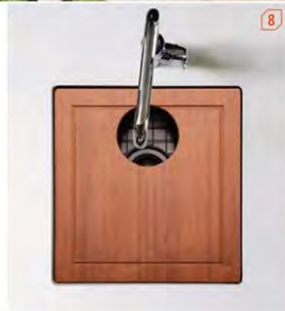

INTERIOR DESIGN[®]

OCTOBER 31
2022

feeling groovy
fall market tabloid

KITCHEN**ath**

graphic impact

Bold patterns and assertive forms make a strong statement

1. Prestige 36-inch single oven with five-burner black-ceramic electric cooktop in Burgundy stainless steel by Verona Appliances. veronaappliances.com
2. Series 11 DishDrawer with eight wash programs, knock-to-pause mechanism, stainless-steel interior, spray arm sensing, and Wi-Fi capabilities by Fisher & Paykel. fisherpaykel.com/us
3. Saylor sink fittings in champagne bronze with UltraSoak Spray by Delta Faucet. deltafaucet.com
4. Icellion quartz-composite solid surface by Caesarstone. caesarstoneus.com
5. Chimney wall hood in graphite stainless steel with Bluetooth and auto-responsive technologies by Dacor. dacor.com
6. Cressida Bell and Melissa Adams Dillon's African Check cement wall tiles by Villa Lagoon Tile. villalagoontile.com
7. 400 Series Combi-steam oven in glass over stainless steel with hand-polished knobs by Gaggenau. gaggenau.com/us
8. Nero PVD prep/bar workstation sink in black stainless steel with built-in sliding platform system and hardwood cutting board by HamatUSA. hamatusa.com
9. PerfectSense countertop with anti-fingerprint features and high-density MDF-board cabinets by Häcker Kitchens. hackerkitchens.us
10. Elda Bellone's Barrique modular wine rack in forest green marble by Gessato. shop.gessato.com