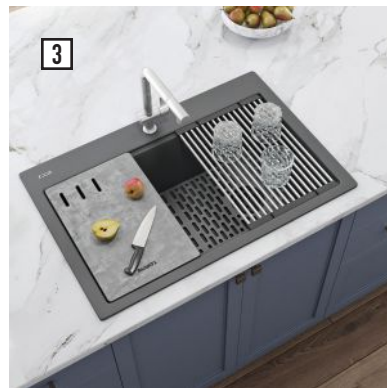

1 **Buster + Punch**'s new line of kitchen faucets complements the company's kitchen hardware and lends a refined touch to the room. The faucets feature a rough cast base, hand-polished necks, diamond-cut knurling on the filter caps, and either a cross or linear knurled lever. These faucets are made to be the perfect centerpiece to complete the Buster + Punch kitchen and can be complemented in style and finish with the firm's hardware, lighting, and accessories collections. Kitchen faucets are made with solid brass and are available in steel, brass, gun metal, or welder's black. [Busterandpunch.com](https://www.busterandpunch.com) / CIRCLE #851

2 Luxury faucet brand **Franz Viegener** is set to launch its Groovy Faucet (shown), named for its deep grooves and curves, this faucet reflects the brand's streamlined design and precision engineering, the company says. Other developments releasing at the end of 2022 include The Classic Collection of bath faucets expanded to include bath and shower fixtures and new ribbed detailing; the Nerea Collection now also includes lavatory faucets and freestanding tub faucets with new ultra-modern knurled handles. [Franzviegener.com](https://www.franzviegener.com) / CIRCLE #852

3 **Ruvati** introduces its new kitchen collection, the epiStage Series of kitchen sinks. The Italian-made sinks are made of 80% crushed granite and proprietary resins, forming an extremely durable, nonporous surface with the look and feel of natural stone. Colors include urban gray, midnight black, and espresso brown. Sinks come

with a solid composite cutting board, foldable drying track, and silicone grid to protect the sink bottom. Available in 30" and 33" widths with 9" deep single basins, the sinks have a limited lifetime warranty. [Ruvati.com](https://www.ruvati.com) / CIRCLE #853

4 **Lenova**'s upgraded Entertainer Workstation Sink can function as a prep sink in a large kitchen or as an addition to a wet bar or outdoor kitchen. Comes with colander, wine cooler attachment, and three condiment trays that transform the sink into a refreshment center as guests gather. Measuring 30" x 8" x 6", the workstation is made from 16-gauge stainless steel, finished in brushed satin that resists scratches and stains, and features a protective undercoating and rubber padding to absorb sounds. [Lenovagroup.com](https://www.lenovagroup.com) / CIRCLE #854

5 **Gessi**'s new 316 Kitchen Collection of faucets is part of the Art for Chef's Collection. The models feature swiveling spouts, pull-out sprayers, and a push button to easily switch between jet spray or a softer aerated flow. Crafted from stainless steel, their finishes include chrome, matte black, and brushed variations of nickel, steel, copper, brass, and bronze. A proprietary plating process makes the faucet finishes stain resistant, and specially designed components minimize limestone deposits. Hoses come in standard black, grey, white, or orange. Coordinating soap dispensers help create a cohesive and clean workspace. [Gessi.com](https://www.gessi.com) / CIRCLE #855