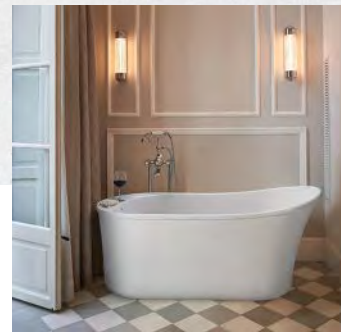

This year, both kitchen and bath products are being refreshed with deeper functionality and smart design. The bathroom is a haven for more water-efficient and cleaning-friendly features, while the kitchen is seeing innovative cooking technologies, customized refrigeration, and even faucets mounted from the ceiling.

DELTA
deltafaucet.com

Expanding its pull-down bath faucet offerings, Delta has three new designs: the Trinsic, Stryke, and Cassidy. Inspired by modern European style, the Trinsic Bath Collection's two-handle wheel option adds an industrial touch to the bathroom as the pull-down feature simplifies cleanup. The pull-down clears away toothpaste, dirt, and debris and rinses cleaning products to maintain a tidy sink. Delta's WaterSense-labeled faucets use at least 20% less water than the industry standard, says the company, helping to save water without compromising performance.

MTI
mtibaths.com

Through the introduction of the new Eryn tub, MTI is solving the dilemma of wanting a freestanding tub in a smaller bathroom. Engineered with a compact footprint to fit tight spaces, the single slipper design measures 60 inches long and includes a raised backrest for comfortable lounging. The Eryn tub's integral faucet deck also serves as a shelf for bath-time essentials. Part of MTI's Designer Collection, the Eryn is offered in high-gloss Acrylic CXL or velvety-soft solid surface DoloMatte. Both options are resistant to scratches and stains.