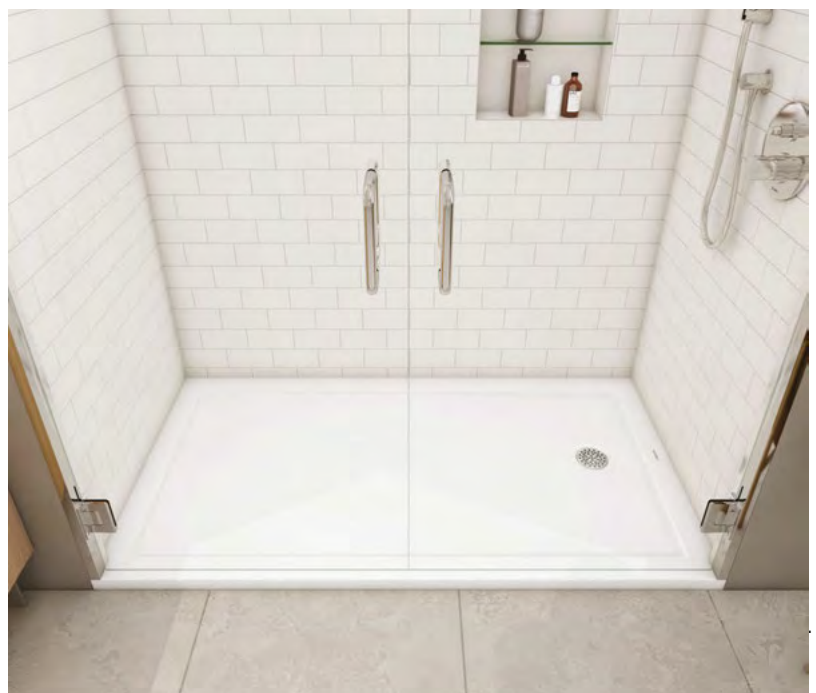

See page 20

Water Heaters: Hot New Technologies

See page 30

PHSRT STD
U.S. Postage
PAID
Lynchburg, Va
Permit No. 215

bathrooms with function&fashion

Duravit Toilets

ADA-compliant and perfectly paired alongside the Duravit No.1 washbasins, the Duravit No. 1 toilets include one-piece, two-piece and wall-mounted toilet solutions for versatility across design. The Duravit No.1 toilet affords extended innovation in hygiene and quality, and is equipped with Duravit Rimless® flushing technology.

Wall-Mounted Sinks

Duravit's array of flexible bathroom solutions accommodates changing lifestyles with style. Wheelchair-friendly and ADA-compliant, the D-Neo Wall Mounted Sink combines functionality and sleek aesthetics. Precise in its linear and geometric design, the wall-mounted washbasin offers a modern yet timeless form that boasts durable functionality and an accessible height that complements aging-in-place.

Showers

Slim in its design, the Architec shower tray offers the market a modern design solution for shower alcoves. With its 2.5" curb height, the shower tray offers consumers an easy step-in alternative for showering, rather than traditional bathtub/shower applications. Additionally, the design's Class C slip-rating and anti-slip qualities helps to prevent tripping.

Acquabella Zermatt

Aquabella debuts the Zermatt - its newest wall-mounted sink. Simple and tranquil, the Zermatt also shows off modern elegance. Wall-mounted sinks are becoming increasingly popular, particularly in smaller spaces where their compact design helps conserve floor space and give the illusion of spaciousness.