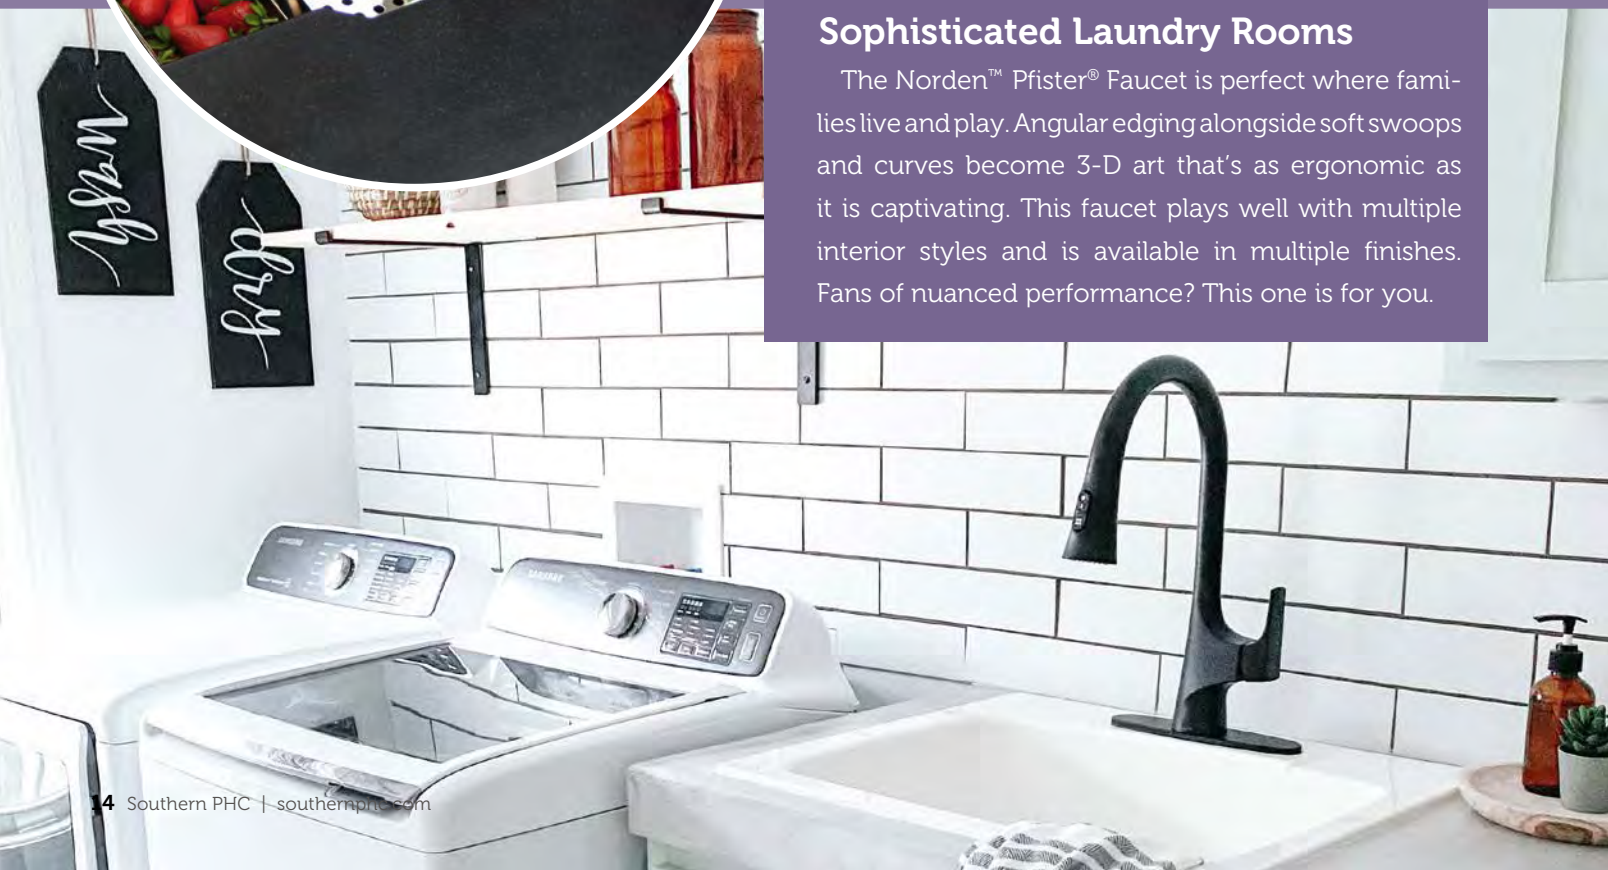

Sophisticated Laundry Rooms

The Norden™ Pfister® Faucet is perfect where families live and play. Angular edging alongside soft swoops and curves become 3-D art that's as ergonomic as it is captivating. This faucet plays well with multiple interior styles and is available in multiple finishes. Fans of nuanced performance? This one is for you.