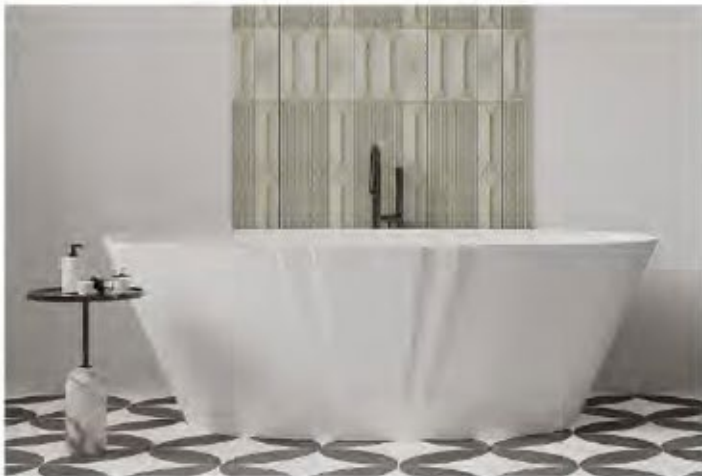

A Nod To Classical Design

Classical designs emulate the principles of art, architecture and aesthetics of antiquity to create grand and luxurious home decor. Heirloom quality faucets made in England; stunning freestanding tubs that feature distinctive lines and rich color; and intricately

detailed hardware, all add an abundance of traditional style to any home renovation or new building project. Explore the finest in classic design with these new timeless products for kitchens, baths and beyond that are made to last a lifetime.

Symmetry, Balance and Intricacies are the Epitome of Understated Luxury in this Style.

Magda freestanding tub from MTI Baths

Iconic Art Deco Style

The sophisticated Magda freestanding tub from MTI Baths celebrates the iconic Art Deco style. Part of the brand's new Cosmopolitan Collection, Magda features a streamlined silhouette and bold geometric detailing that makes a singular style statement. The tub was designed with comfort in mind and includes gently angled backrests and room enough for two bathers. Measuring nearly 66" long, the Magda is offered as a deeply relaxing soaker tub or as an indulgent air bath with a hydrotherapy package featuring 20 air jets with a heated blower and waterproof remote control. It is crafted from cast-engineered stone using a proprietary mineral composite blend of organic dolomitic limestone. A meticulous finishing process results in a flawless non-porous surface that is exceptionally durable and easily cleaned. The tub may be ordered in a glossy white finish or beautiful matte options in white, gray or black.

Neoclassical Flare

As one of the most iconic elements of ancient Greek and Roman architecture, the Egg & Dart motif is a popular